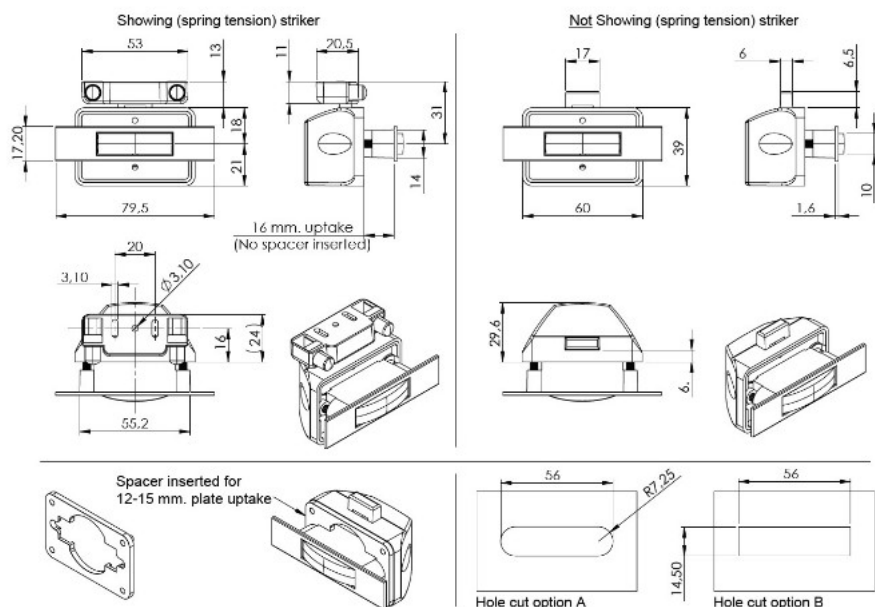

PRODUCT SHEET

Description:

Push Lock "RV", F/12-16 mm, BLK, "Recta" Zamak Knob & Grey ABS Housing, Incl. Grey ABS Striker W/Spring Tension & 3mm, Panel Reduction Spacer in Grey ABS

Item number:

14.03.043-0

Units	Box	Carton	HS Code	Barcode
Pcs.	10	100	8301300000	
				5704866517942

SISO A/S

Mileparken 11
DK-2740 Skovlunde
Denmark
VAT: 24786013

Phone +45 45 830 900

www.siso.dk
siso@siso.dk

Danske Bank
Nytorv Branch
Copenhagen
SWIFT: DABADKKK

Account no.
4180 3112 112936
IBAN Account
DK7230003112112936